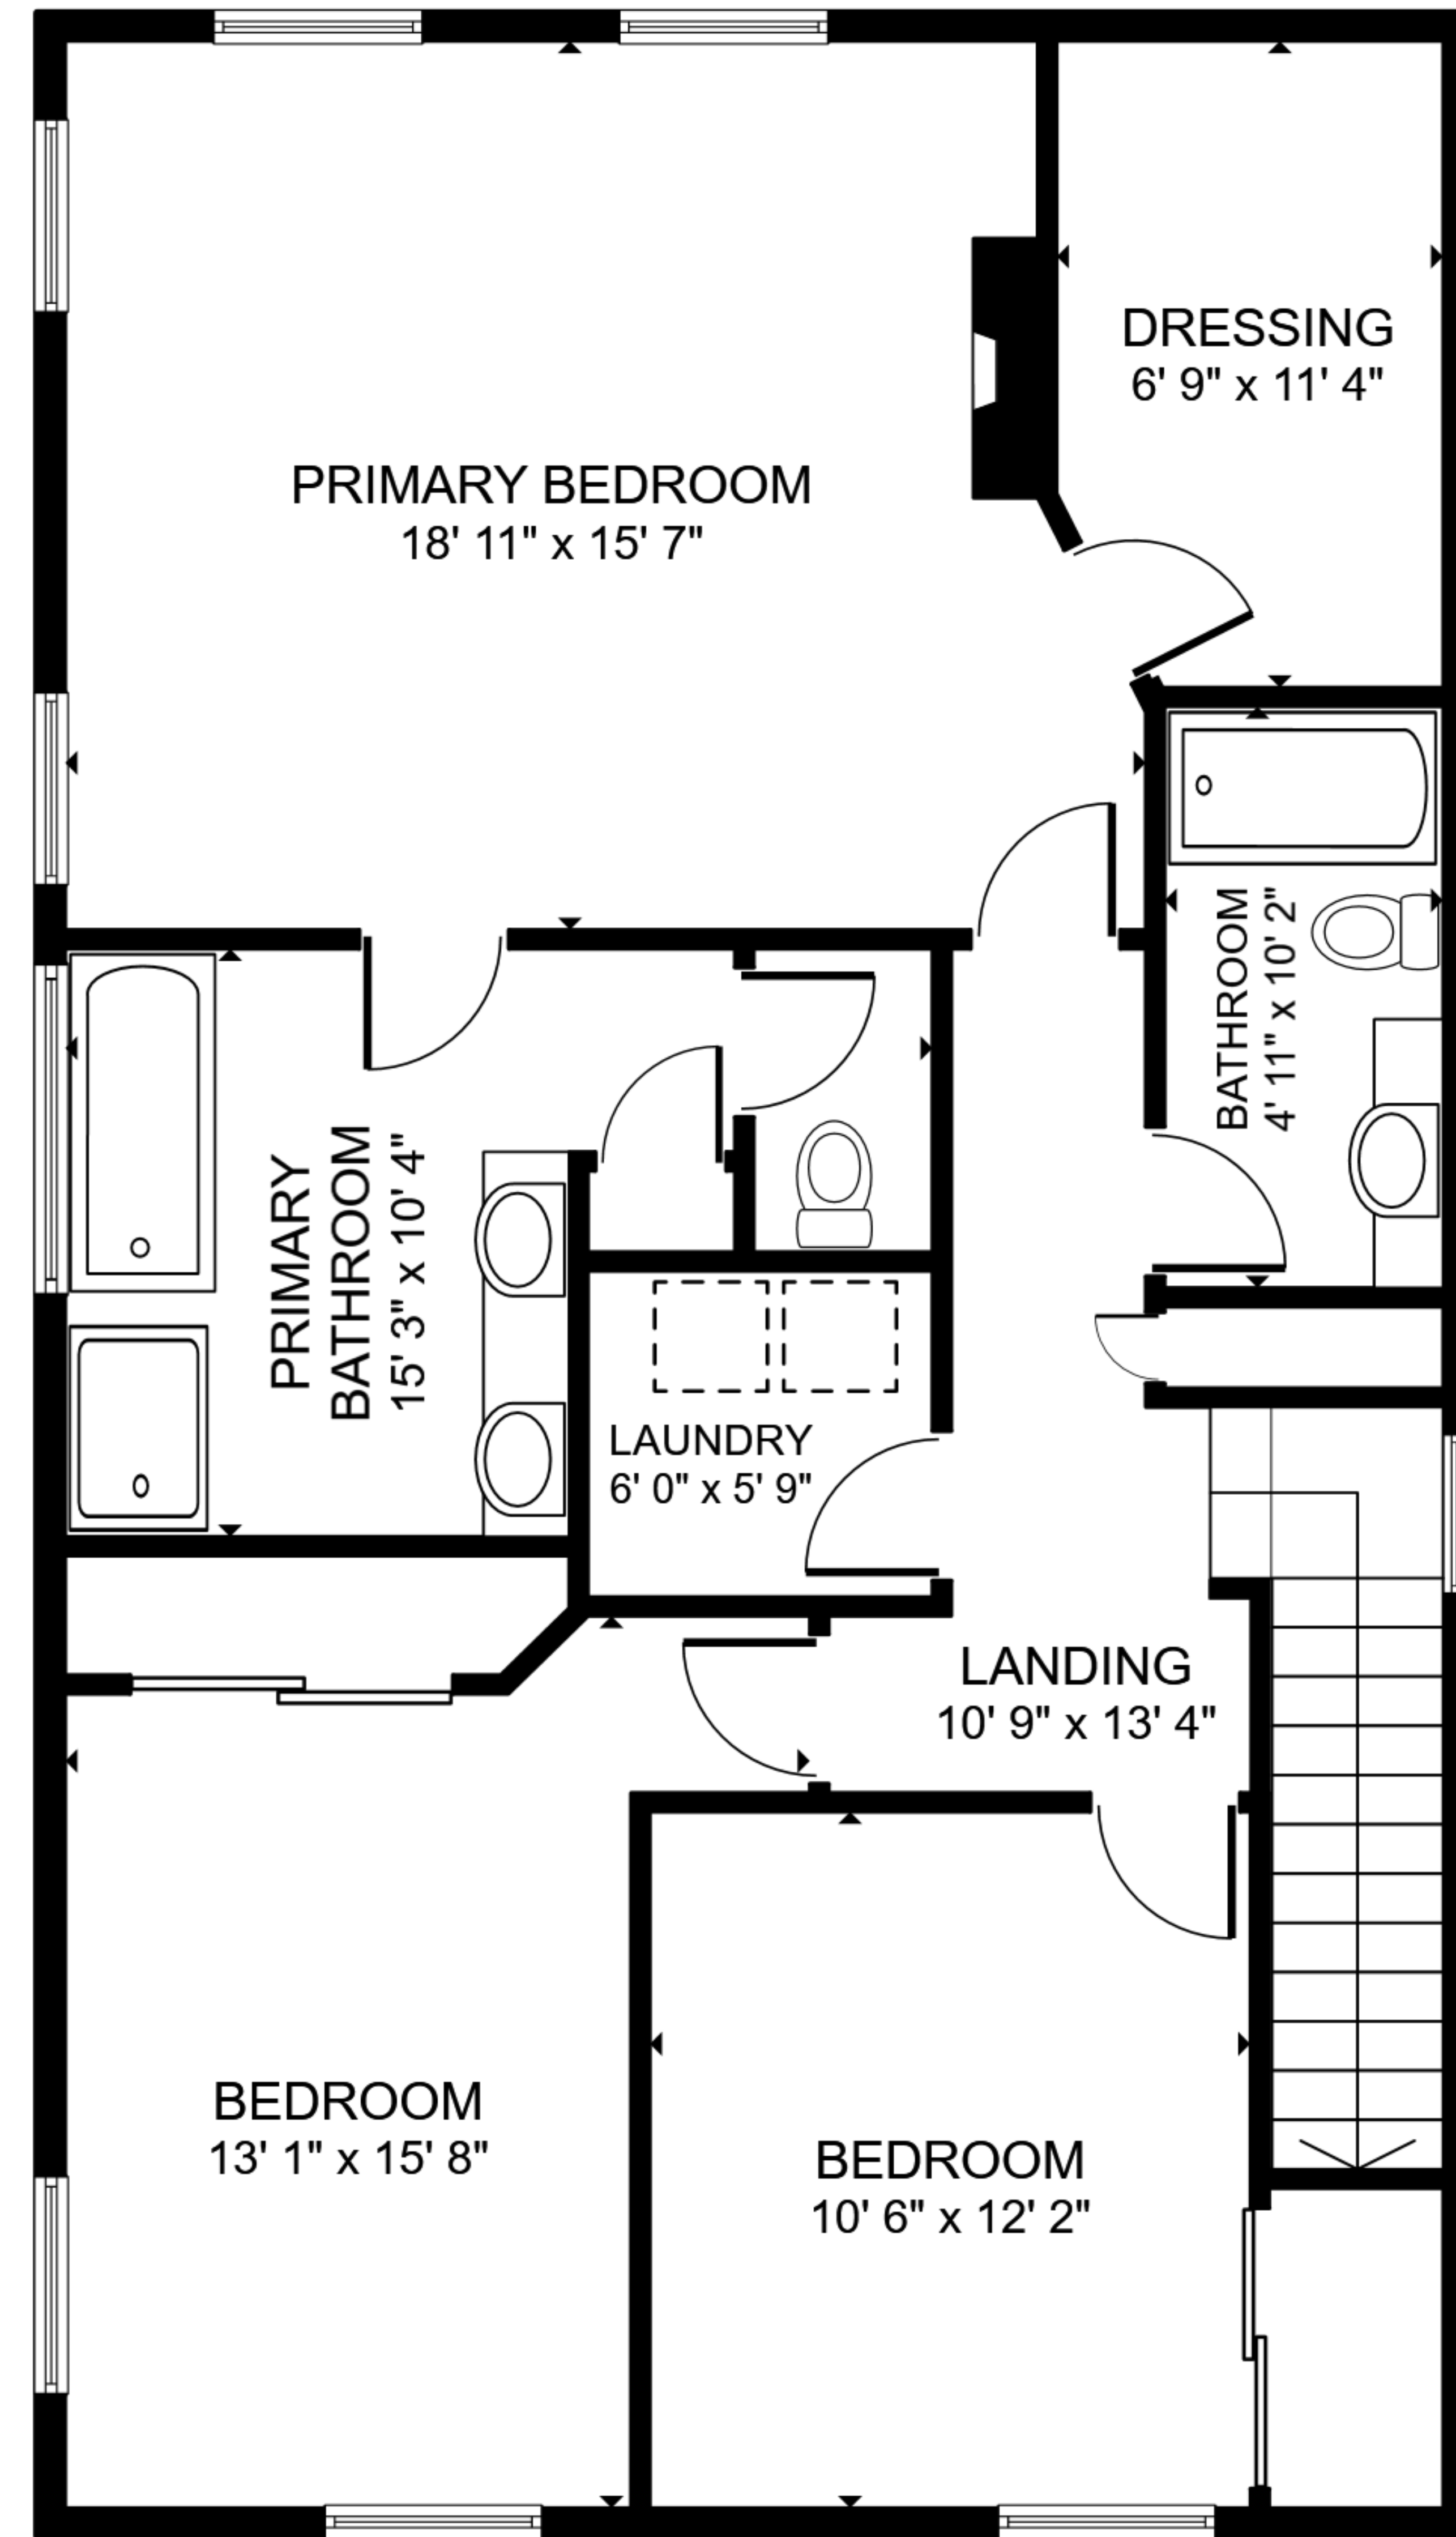

FLOOR 1

FLOOR 2

GROSS INTERNAL AREA  
 FLOOR 1 1,061 sq.ft. FLOOR 2 1,045 sq.ft.  
 TOTAL : 2,105 sq.ft.

SIZES AND DIMENSIONS ARE APPROXIMATE, ACTUAL MAY VARY.