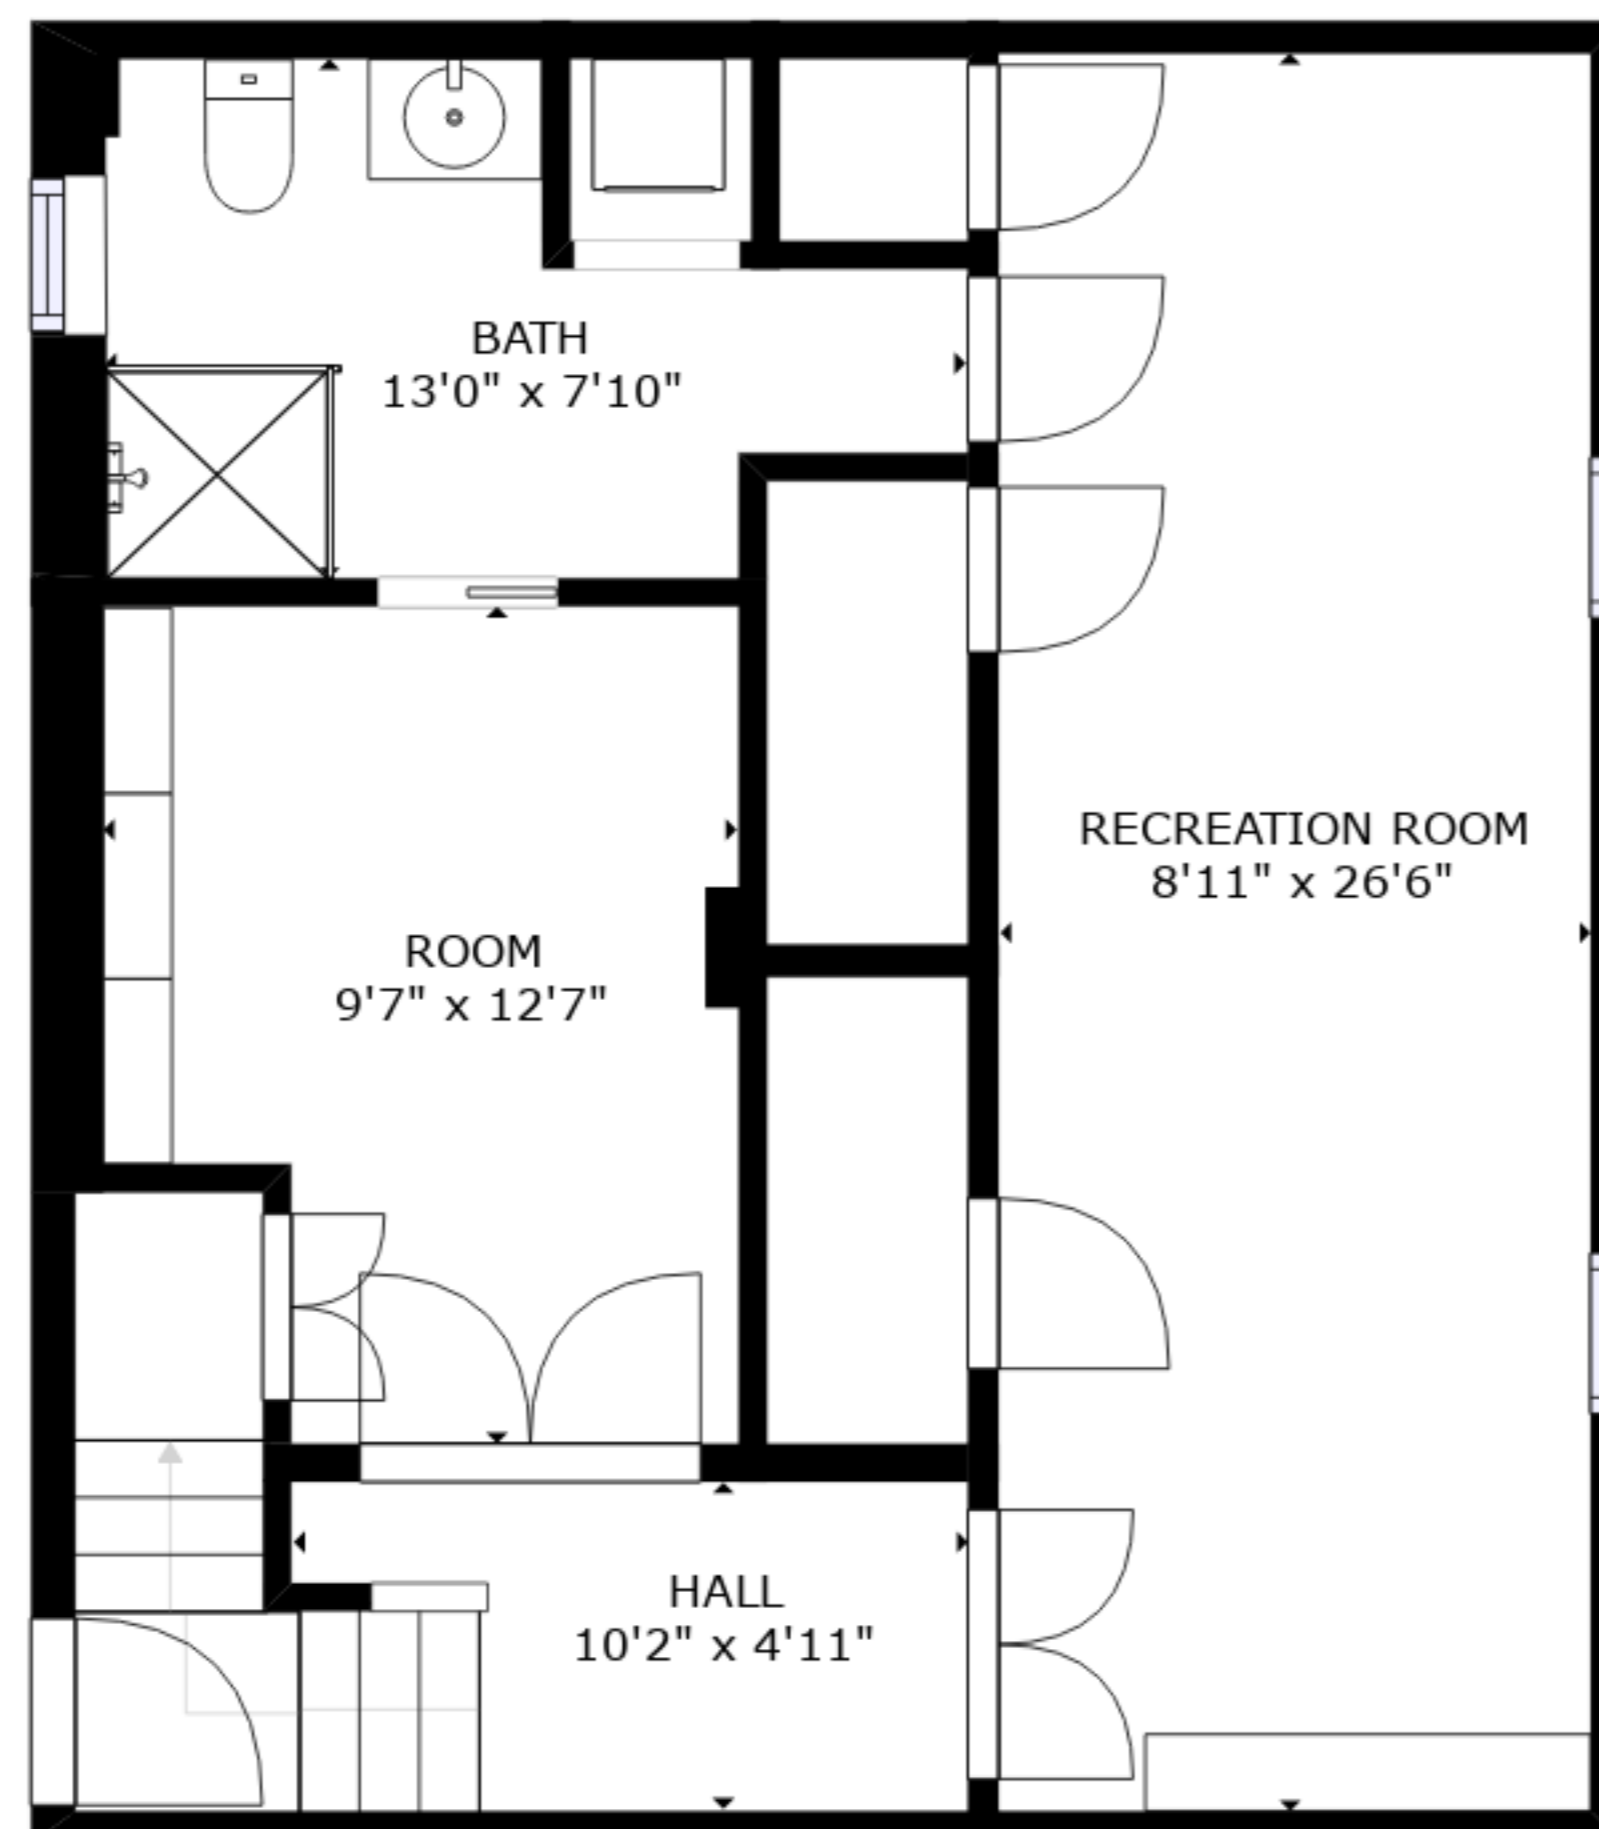

FLOOR 3

FLOOR 1

FLOOR 2

GROSS INTERNAL AREA  
 FLOOR 1: 598 sq. ft, FLOOR 2: 643 sq. ft  
 FLOOR 3: 638 sq. ft, EXCLUDED AREAS:  
 PORCH: 38 sq. ft  
 TOTAL: 1879 sq. ft

SIZES AND DIMENSIONS ARE APPROXIMATE, ACTUAL MAY VARY.