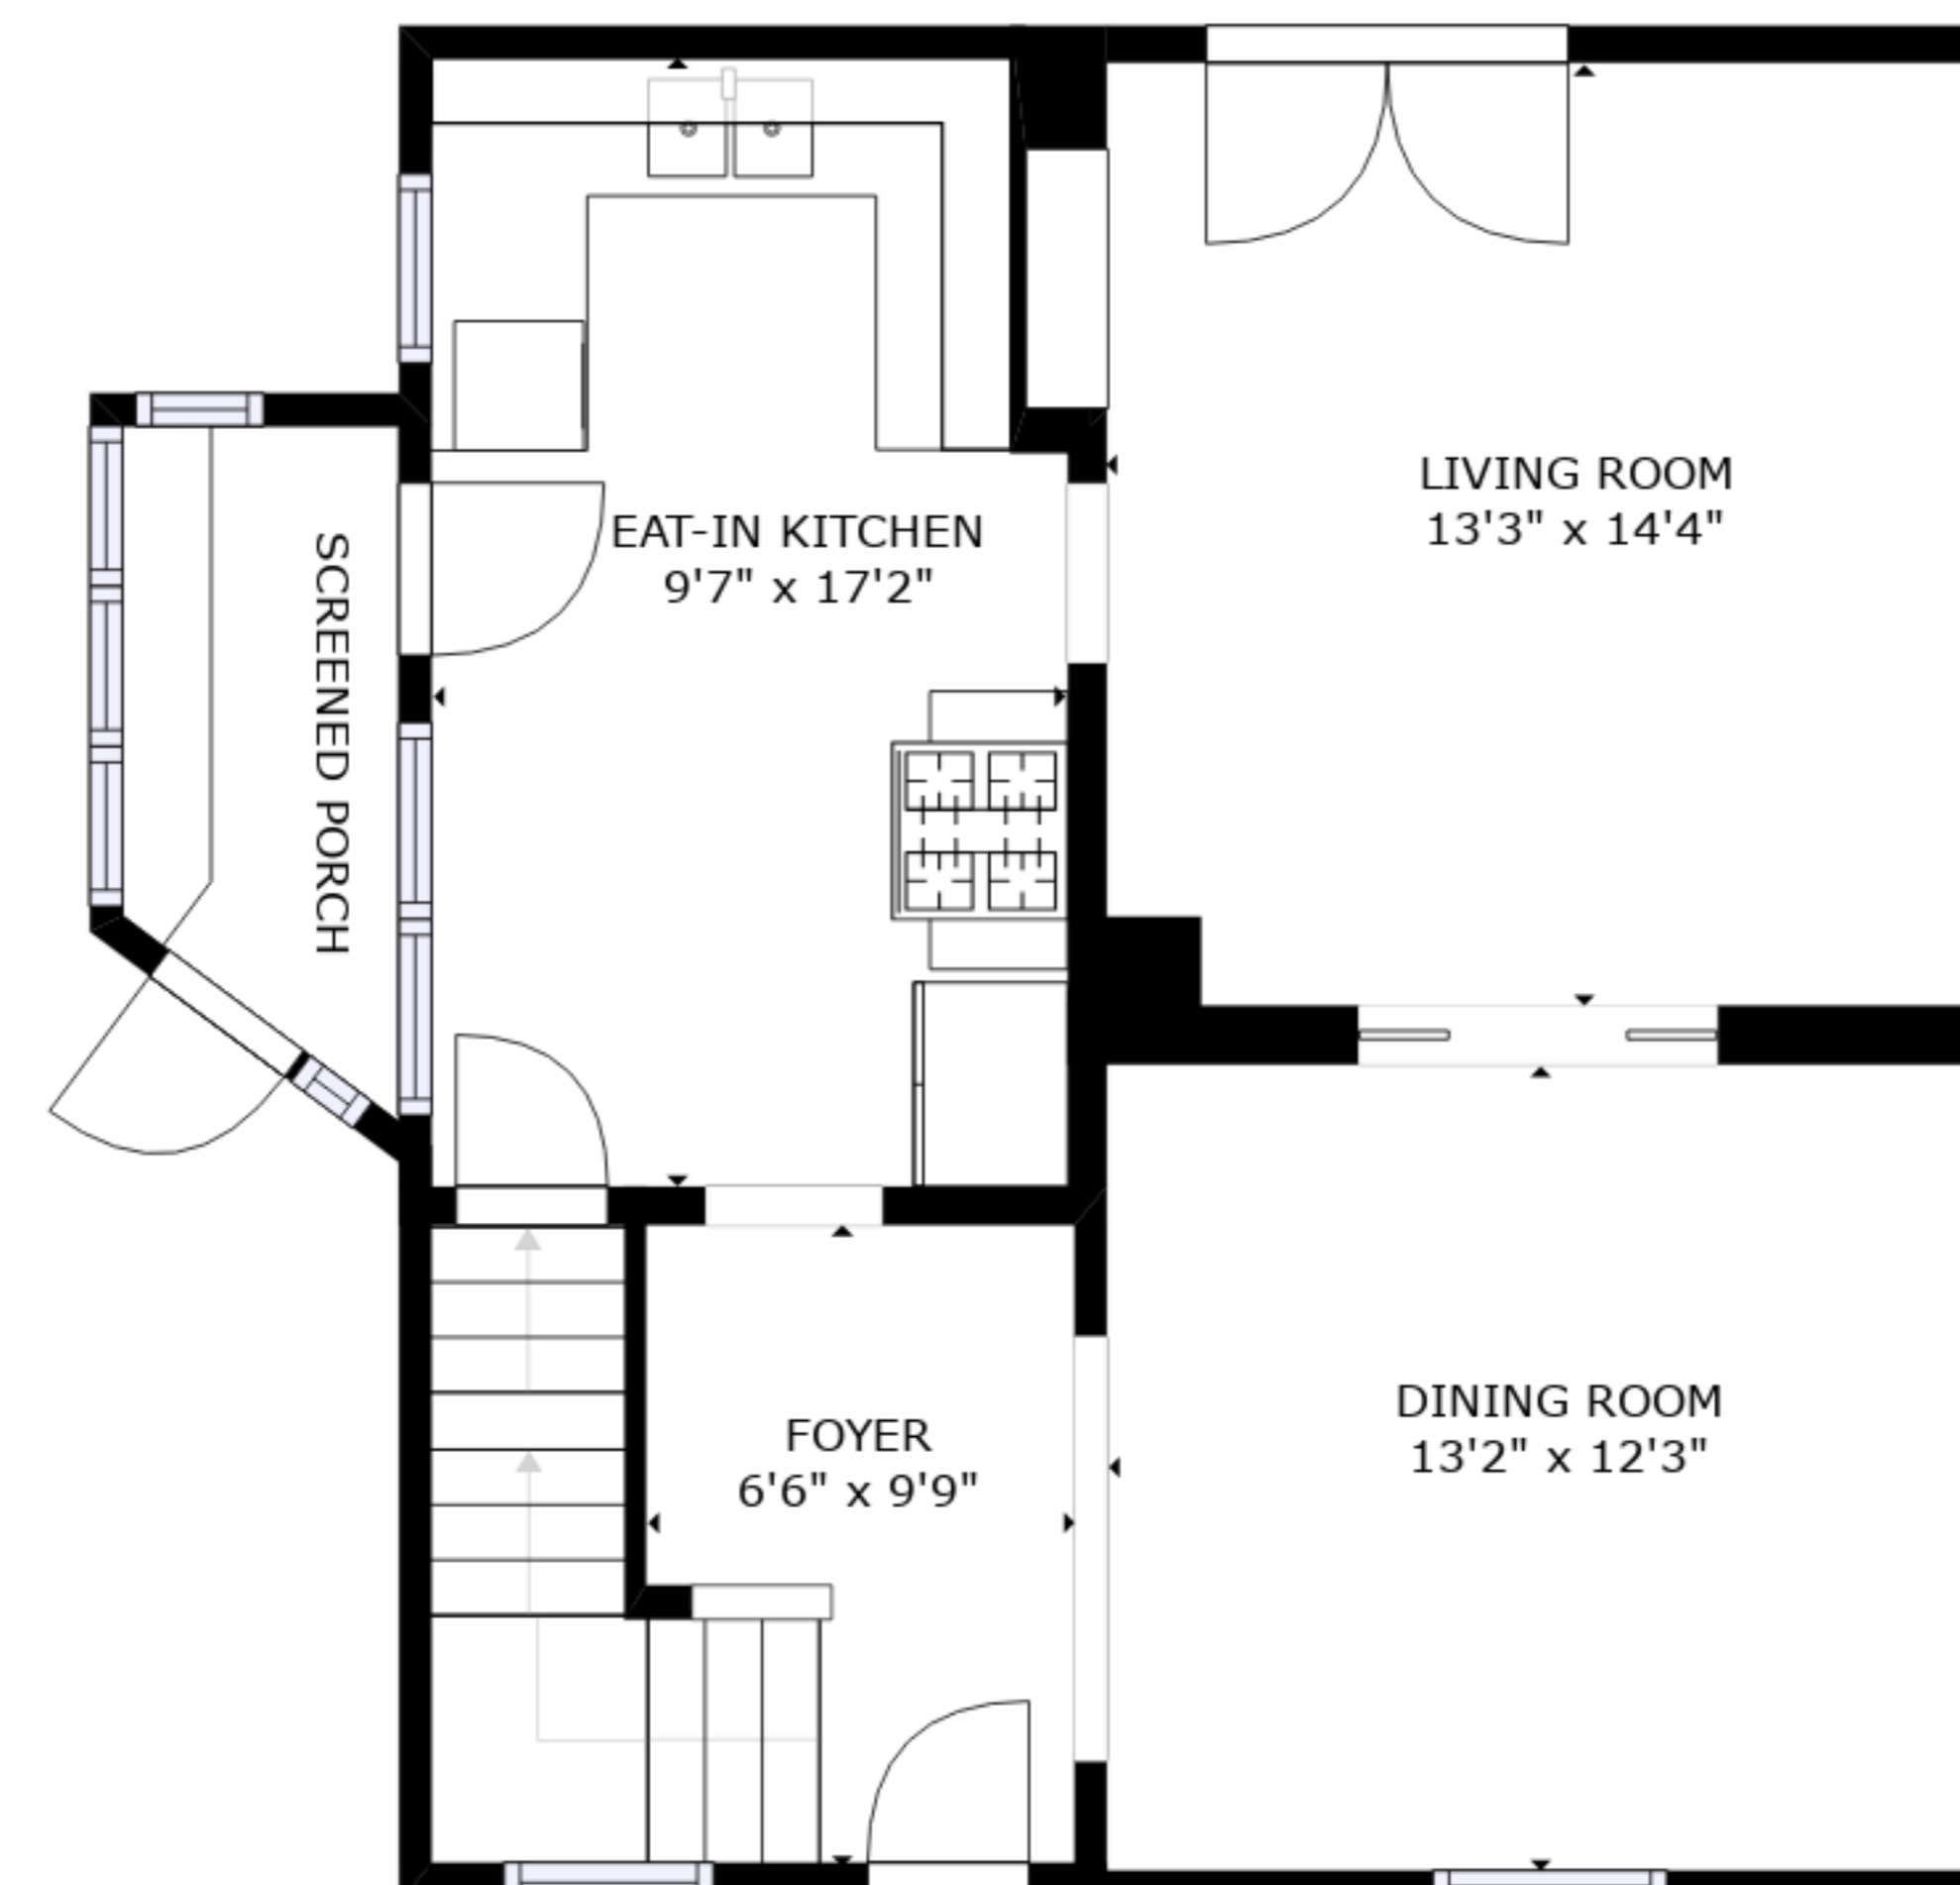

FLOOR 3

FLOOR 1

FLOOR 2

GROSS INTERNAL AREA  
 FLOOR 1: 598 sq. ft, FLOOR 2: 643 sq. ft  
 FLOOR 3: 638 sq. ft, EXCLUDED AREAS:  
 PORCH: 38 sq. ft  
 TOTAL: 1879 sq. ft

SIZES AND DIMENSIONS ARE APPROXIMATE, ACTUAL MAY VARY.