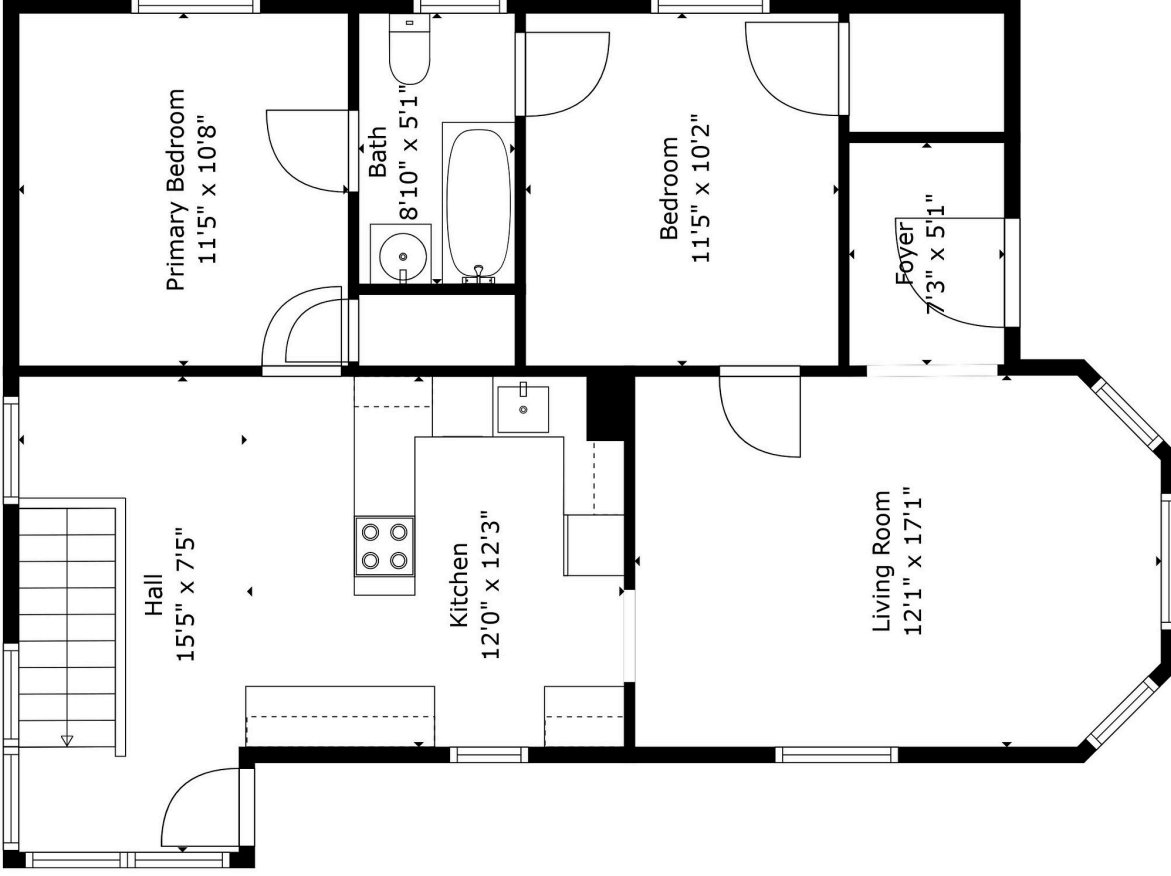

Floor 1

Floor 2

Estimated areas

GLA FLOOR 1: 945 sq. ft, excluded 0 sq. ft
 GLA FLOOR 2: 904 sq. ft, excluded 0 sq. ft
 Total GLA 1849 sq. ft, total scanned area 1849 sq. ft

Measurements Are Calculated By Cubicasa Technology. Deemed Highly Reliable But Not Guaranteed.